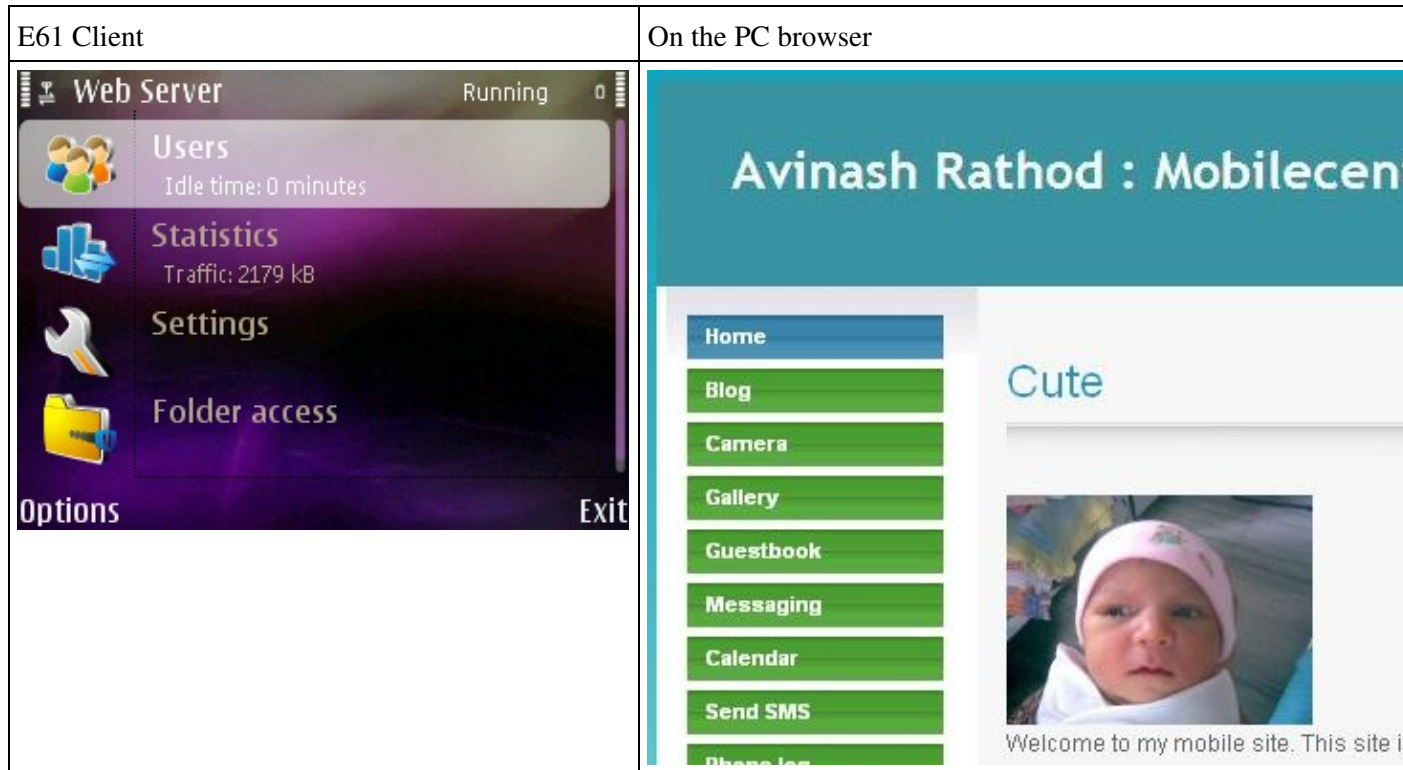

Mobile_Web_Server

Mobile Web Server (MWS) consists of a Web server powered by Apache technology and a connectivity solution providing a mobile device with a global URL and HTTP access to it.

MWS project is initiated by Nokia. It is available on the S60 platform.

These are some snapshots of the MWS on the phone and the page served by it:

If there is a need to customize the page, then it should be done in the web servers root folder. It is either on the Phone memory or the Memory card wherever the user installed it. The path to the folder is