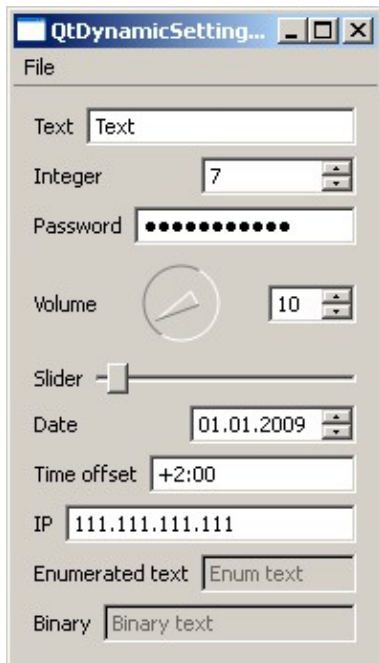

ID	...	Creation date	June 18, 2009
Platform	S60 3rd Edition, FP1, FP2 S60 5th Edition	Tested on devices	
Category	Qt for Symbian	Subcategory	UI

Keywords (APIs, classes, methods, functions): QLineEdit

Overview

This code example shows port different setting items from native Symbian to use Qt components.

This snippet can be self-signed. As it does not use any API which require developer/certified signing.

Preconditions

- Download and Install latest version [Qt for Symbian - Installation packages](#) which has links on how to install the latest version

Images