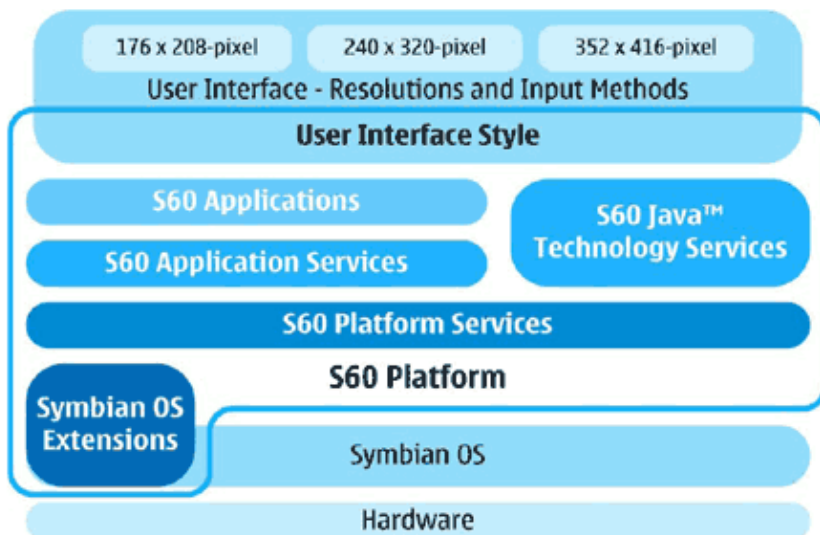

## Overview

The S60 platform is a purpose-built platform for smartphones on [Symbian OS](#). It is currently one of the leading mobile platforms in the world. The S60 platform is a complete smartphone reference design, developed by Nokia Mobile Software, and is currently being licensed by several of the worlds key mobile device manufacturers

The S60 platform guarantees to developers that specific elements will be present in every device based on a particular platform edition and feature pack. It does this using the architecture shown in Figure 1, which consists of the S60 UI style, S60 Applications, S60 Application Services, S60 Java? Technology Services, S60 Platform Services, and [Symbian OS Extensions](#) built on top of [Symbian OS](#).

Figure 1. A schematic diagram of the S60 platform architecture is shown.

## S60 features

- High resolution screen (>176x208) with high color depth (>16bit)
- Advanced smartphone features, that makes s60 more similiar to a computer
- Integrated device manager applications (PIM Personal Information Manager, Phone Browser, etc.) to start immediately to work
- Powerful Multi-Media tools
- Basic phone features enhanced to a new dimension