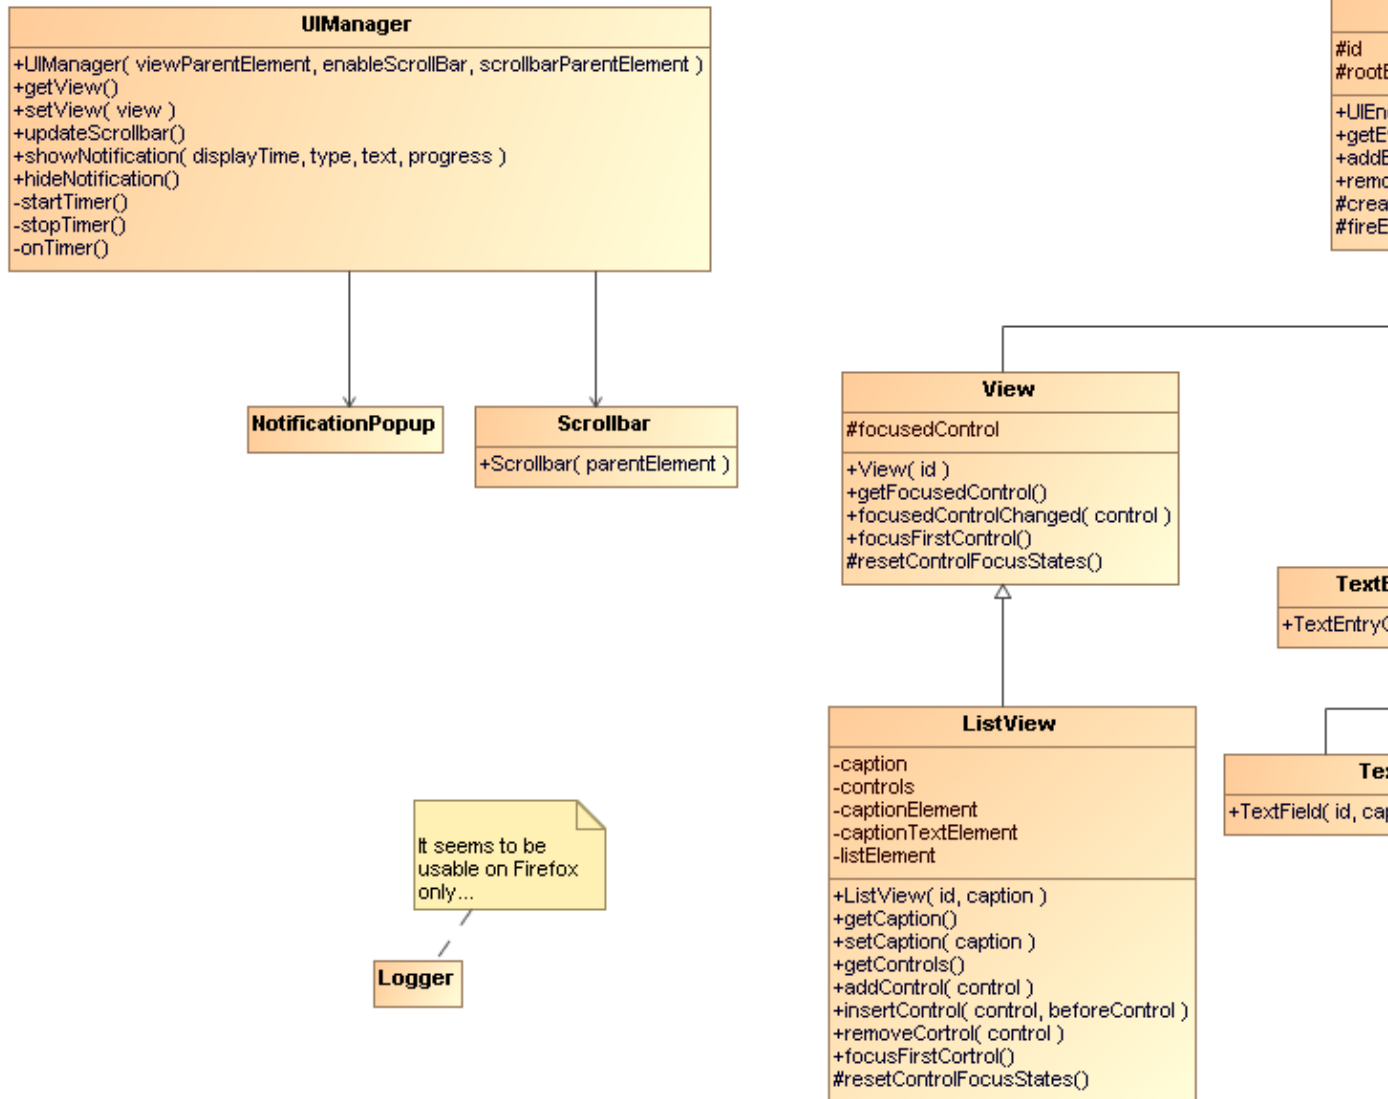

Class Diagram

WRTKit classes that are packaged with Aptana 1.2.

Global Functions